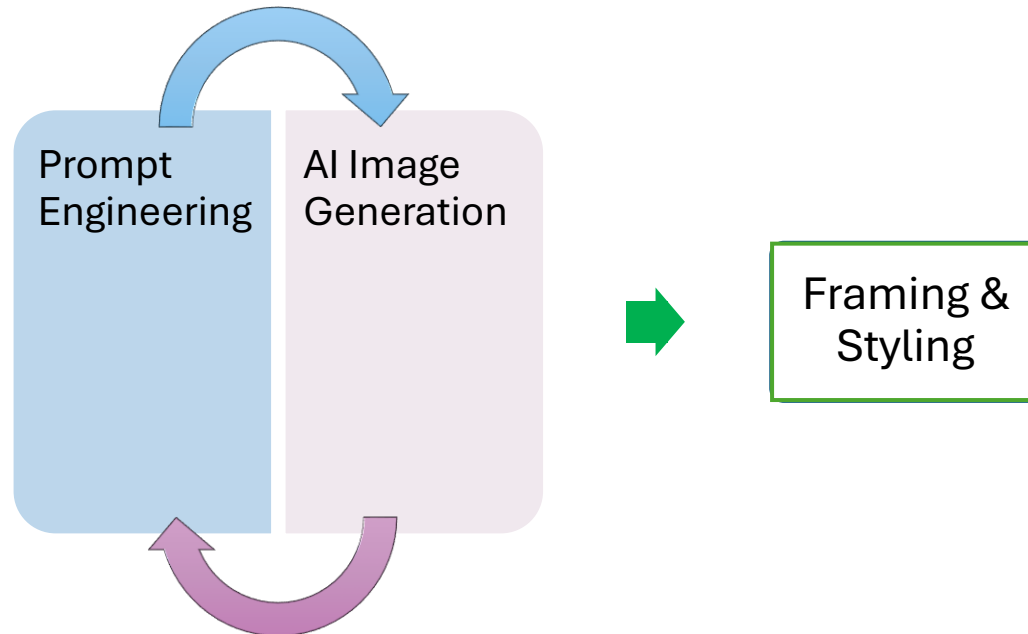

The creative process unfolded in several stages: